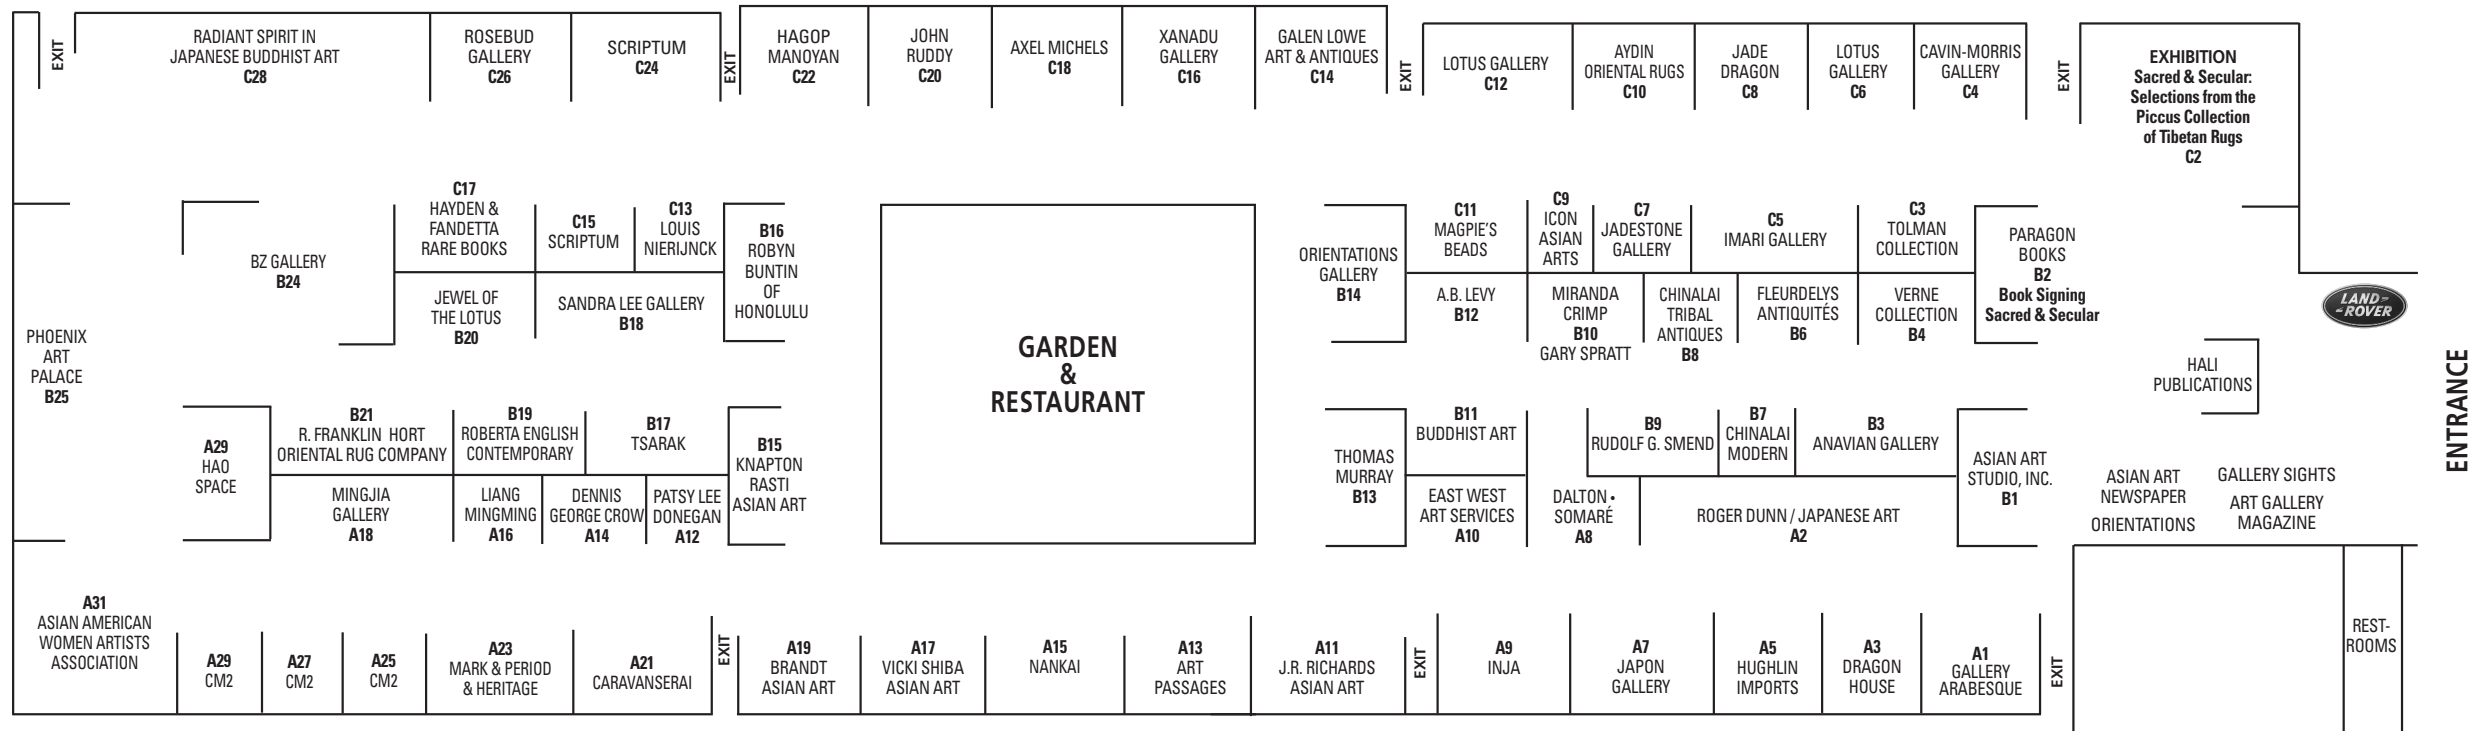

SAN FRANCISCO ARTS OF PACIFIC ASIA SHOW

FLOOR PLAN

Gardens by Clare Graham & Robert Breen