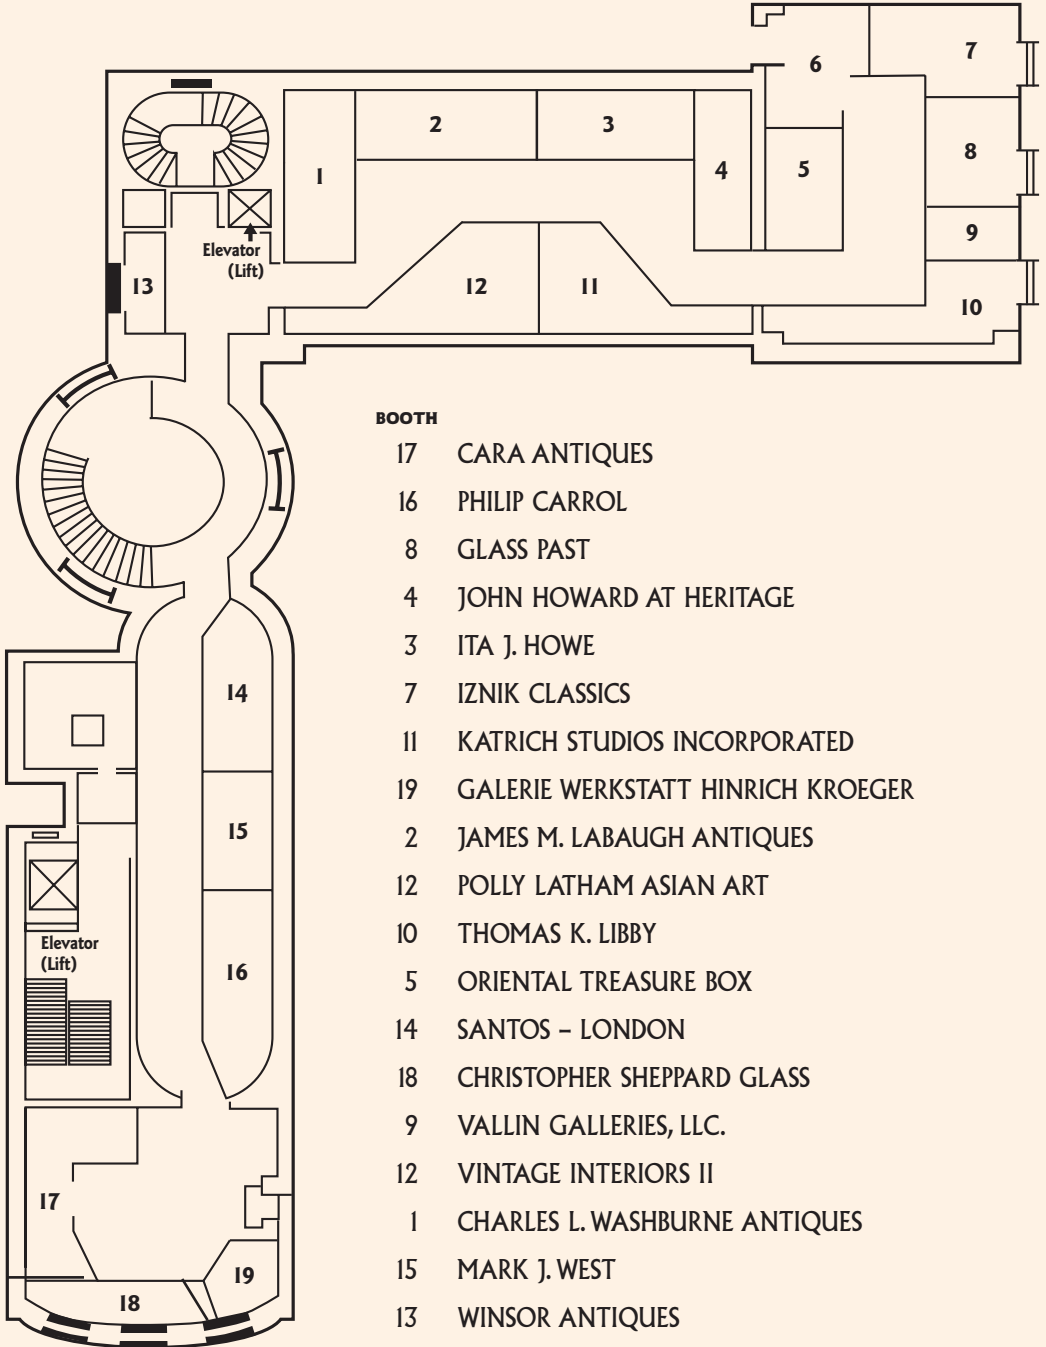

EAST GALLERY LOWER LEVEL (2ND FLOOR)

- BOOTH**
- 17 CARA ANTIQUES
 - 16 PHILIP CARROL
 - 8 GLASS PAST
 - 4 JOHN HOWARD AT HERITAGE
 - 3 ITA J. HOWE
 - 7 IZNIK CLASSICS
 - 11 KATRICH STUDIOS INCORPORATED
 - 19 GALERIE WERKSTATT HINRICH KROEGER
 - 2 JAMES M. LABAUGH ANTIQUES
 - 12 POLLY LATHAM ASIAN ART
 - 10 THOMAS K. LIBBY
 - 5 ORIENTAL TREASURE BOX
 - 14 SANTOS - LONDON
 - 18 CHRISTOPHER SHEPPARD GLASS
 - 9 VALLIN GALLERIES, LLC.
 - 12 VINTAGE INTERIORS II
 - 1 CHARLES L. WASHBURNE ANTIQUES
 - 15 MARK J. WEST
 - 13 WINSOR ANTIQUES

ROSS GALLERY UPPER LEVEL (4TH FLOOR)

BOOTH

- 29 GARRY ATKINS
- 25 BARDITH LTD.
- 33 MICHELLE ERICKSON
- 35 KATHERINE HOUSTON PORCELAIN
- 36 BRUCE BLOCK-ANTIQUÉ UNDERGROUND
- 29 RODERICK JELICOE
- 36 JMW GALLERY
- 21 LEO KAPLAN LTD.
- 31 WILLIAM R. & TERESA F. KURAU
- 36 PAUL MARTINEZ ANTIQUES
- 34 MOYLAN-SMELKINSON / THE SPARE ROOM
- 30 ELINOR PENNA STAFFORDSHIRE
- 23 SYLVIA POWELL DECORATIVE ARTS
- 27 MARK & MARJORIE ALLEN
- 26 IAN SIMMONDS
- 26 THE STRADLINGS
- 22 PHILIP SUVAL INC.
- 28 EARLE D. VANDEKAR OF KNIGHTSBRIDGE INC.
- 32 SIMON WESTMAN
- 24 LYNDIA WILLAUER ANTIQUES