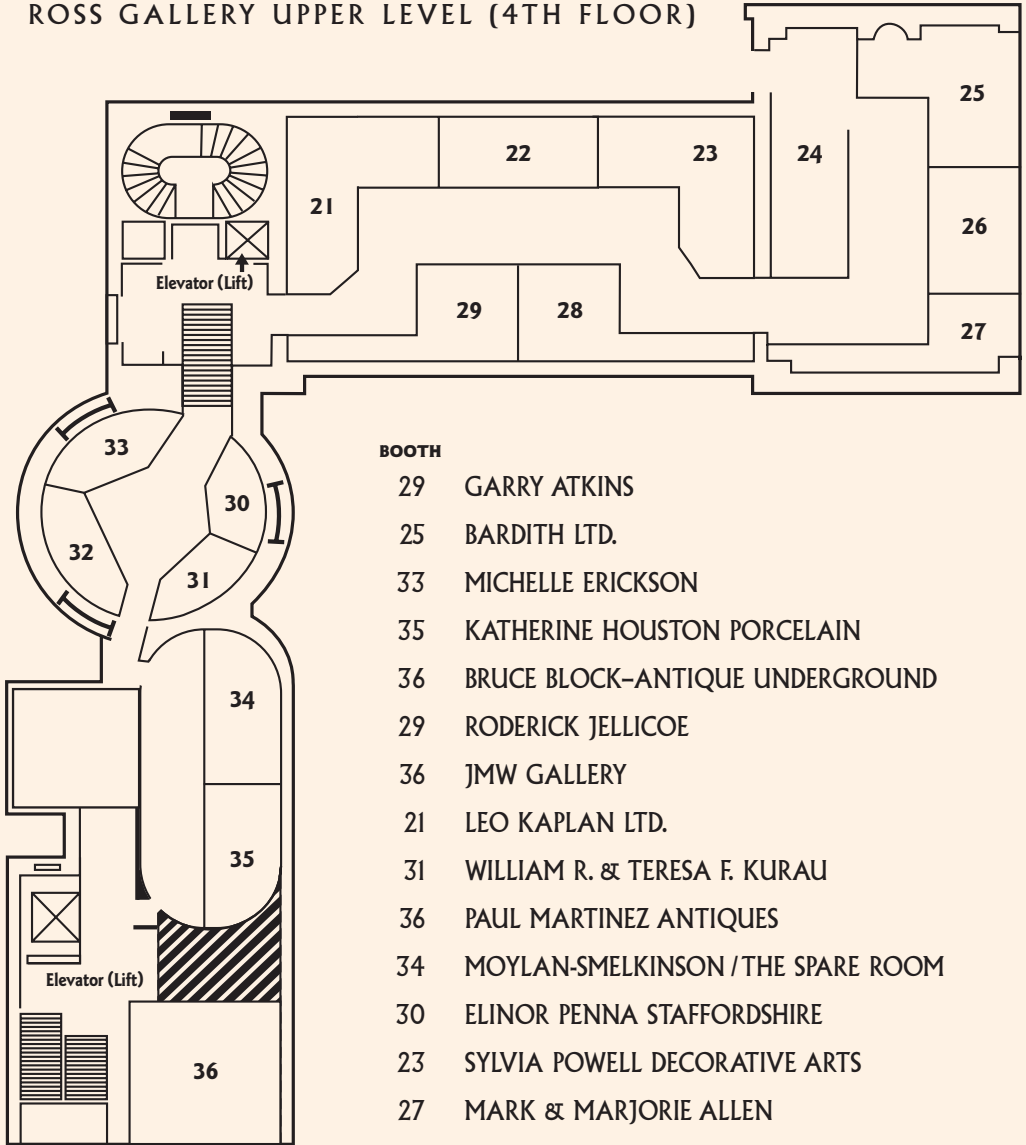

EAST GALLERY LOWER LEVEL (2ND FLOOR)

- BOOTH**
- 17 CARA ANTIQUES
 - 16 PHILIP CARROL
 - 8 GLASS PAST
 - 4 JOHN HOWARD AT HERITAGE
 - 3 ITA J. HOWE
 - 7 IZNIK CLASSICS
 - 11 KATRICH STUDIOS INCORPORATED
 - 19 GALERIE WERKSTATT HINRICH KROEGER
 - 2 JAMES M. LABAUGH ANTIQUES
 - 12 POLLY LATHAM ASIAN ART
 - 10 THOMAS K. LIBBY
 - 5 ORIENTAL TREASURE BOX
 - 14 SANTOS - LONDON
 - 18 CHRISTOPHER SHEPPARD GLASS
 - 9 VALLIN GALLERIES, LLC.
 - 12 VINTAGE INTERIORS II
 - 1 CHARLES L. WASHBURNE ANTIQUES
 - 15 MARK J. WEST
 - 13 WINSOR ANTIQUES

ROSS GALLERY UPPER LEVEL (4TH FLOOR)

BOOTH

- 29 GARRY ATKINS
- 25 BARDITH LTD.
- 33 MICHELLE ERICKSON
- 35 KATHERINE HOUSTON PORCELAIN
- 36 BRUCE BLOCK-ANTIQUÉ UNDERGROUND
- 29 RODERICK JELICOE
- 36 JMW GALLERY
- 21 LEO KAPLAN LTD.
- 31 WILLIAM R. & TERESA F. KURAU
- 36 PAUL MARTINEZ ANTIQUES
- 34 MOYLAN-SMELKINSON / THE SPARE ROOM
- 30 ELINOR PENNA STAFFORDSHIRE
- 23 SYLVIA POWELL DECORATIVE ARTS
- 27 MARK & MARJORIE ALLEN
- 26 IAN SIMMONDS
- 26 THE STRADLINGS
- 22 PHILIP SUVAL INC.
- 28 EARLE D. VANDEKAR OF KNIGHTSBRIDGE INC.
- 32 SIMON WESTMAN
- 24 LYNDIA WILLAUER ANTIQUES